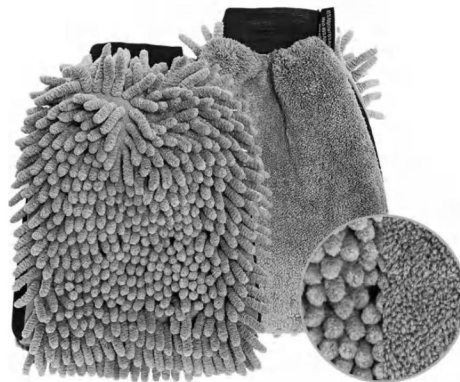

CHENILLE & CORAL MITT chenille type + coral type

Size: 26cmx20cm
Weight: 110gsm
Pack: bulk
MOQ=5,000pcs
CTN: 58cmx47cmx65cm/100pcs
G.W: 11.8KG
20GP=16,000pcs
40HQ=38,500pcs

ITEM: HYMAC013